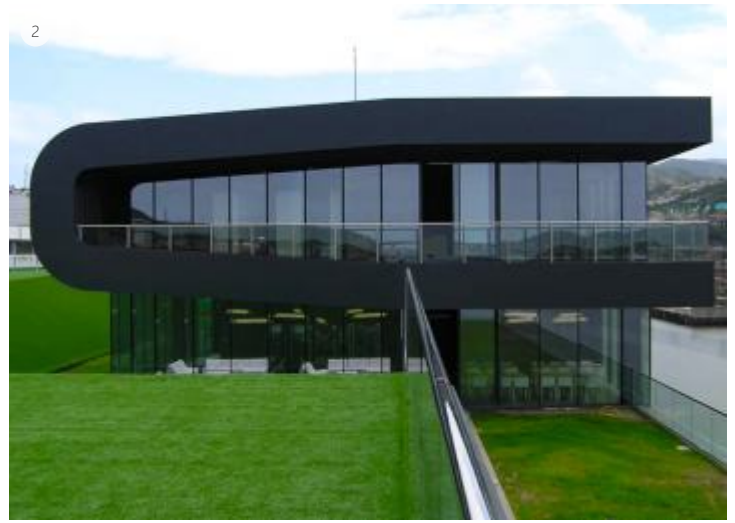

1. Sector Sur health center (Cordoba, Spain). Traffic Red 3020, Yellow 1021, Jet Black 9005, Pure White 9010 and Ultramarine Blue 5002. JOAQUIN SERRANO DÍAZ Arquitectos / 2. IDOM Headquarter (Bilbao, Spain). Anthracite Grey 7016 / 3. Housing building (Marsella, France). White / 4. PRIMAFRIO (Murcia, Spain). Pure White 9010. MUHER Arquitectos / 5. Muziekacademie (Dilbeek, Belgium). Sunrise Silver, Smoke Metallic. Carlos Arroyo Arquitectos / 6. ALBAN TOWER (Tirana, Albania). RAL 5001/5003/5009/6004/6005/6011/6020/7006/7013 & 7022. Architect: Archea Associati (Marco Casamonti) / 7. Cereal Docks (Camisano Vicentino, Italy). BC Green & Green Patina.